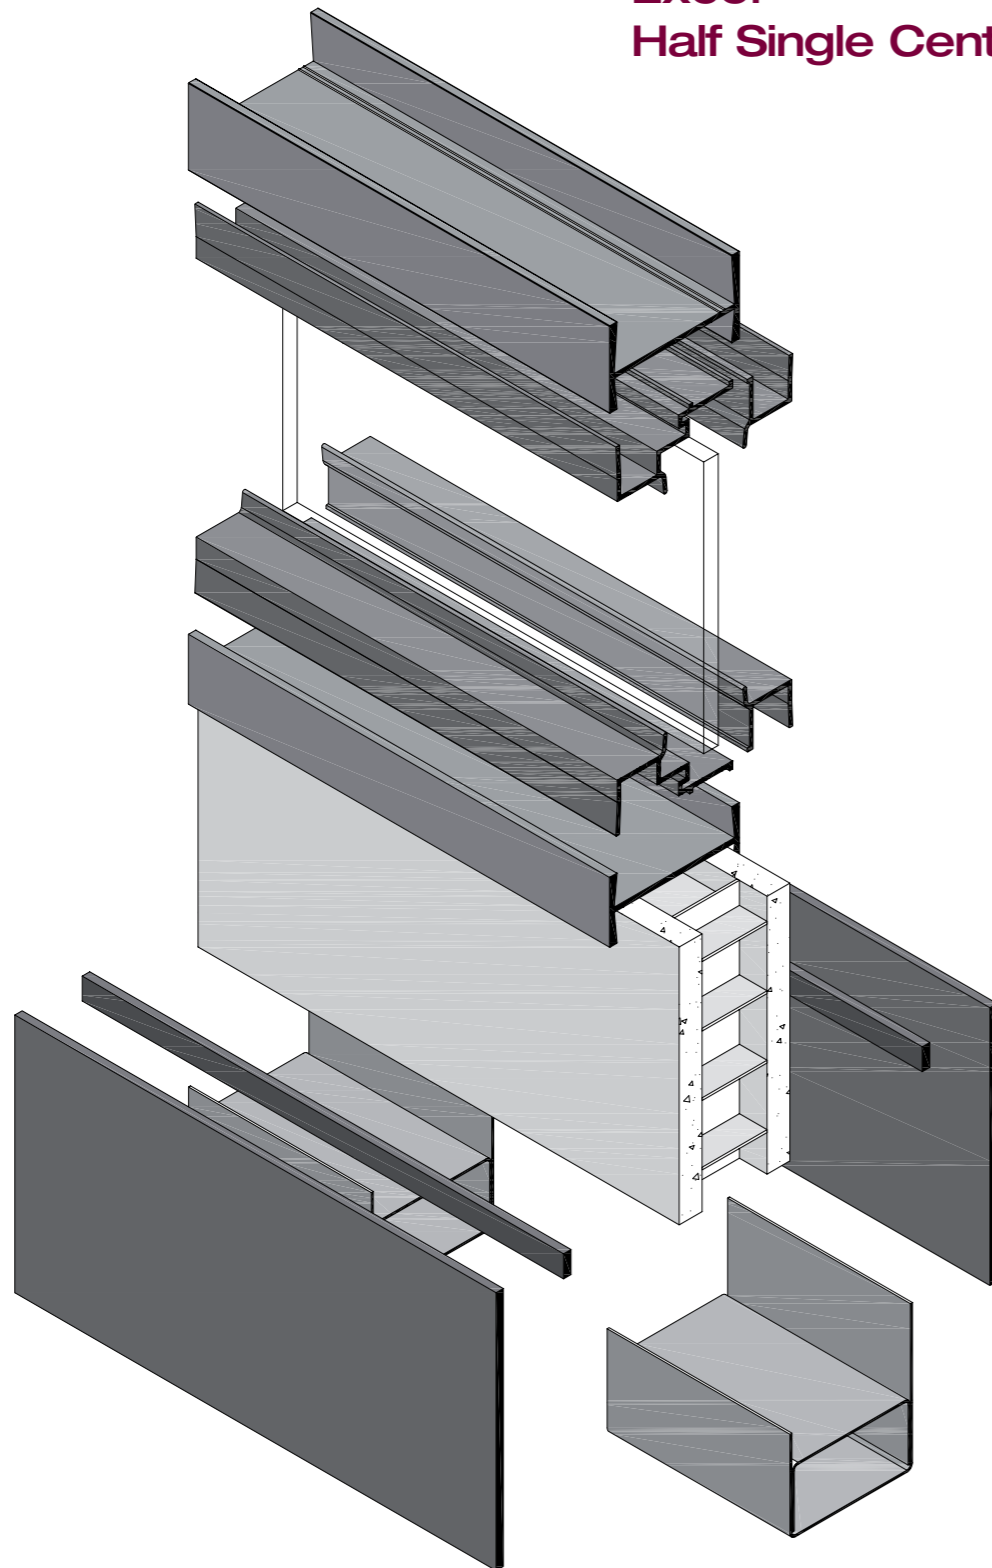

Available in any combination of solid, fully glazed or part glazed elevations and generally based on a 1200mm module, the system provides an extensive range of options.

Features and Benefits

- Attractive, economical partitioning
- Single or double glazed options
- Unlimited glass manifestation options
- Integral blinds for privacy
- Range of colours and finishes
- Quick and simple installation
- Fully relocatable
- Fast-track grey and white held in stock

Excel Half Single Centre Glazed

Components

Description	Profile	Stock Length (mm)	Satin Anodised	Fast Track Grey	Fast Track White	Standard Colour
Reversible head channel		3048	547678	547814	548595	545063
Reversible head channel		3658	547635	544945	545652	544839
Upright post		2438	547723	~	~	545298
Upright post		2743	547797	544932	545637	545848
Upright post		3048	547856	544928	545635	546391
Upright post		3658	547932	~	~	546997
Strong nibbed post		4570	548308	~	~	545291
Heavy top capping		4876	548389	~	~	546390
Heavy top capping		6000	548408	~	~	546505
Corner post		2438	548429	~	~	546653
Corner post		2743	548466	~	~	546990
Corner post		3048	548509	544855	545564	547664
Corner post		3658	548560	~	~	548275
Rounded 90° Corner post		2743	547288	~	~	547473
Rounded 90° Corner post		3048	547319	545992	546751	547825
Rounded 90° Corner post		3658	547327	~	~	547969
Annular post		3658	548626	~	~	543419
Three way box post		2438	543670	~	~	548009
Three way box post		2743	543700	~	~	548269
Three way box post		3048	543745	544797	545495	543414
Three way box post		3658	543790	~	~	543896
45° Corner post		2743	548691	~	~	543901
45° Corner post		3048	543364	~	~	544326
45° Corner post		3658	543402	~	~	544828
Rounded 45° Corner post		2743	547338	~	~	548143
Rounded 45° Corner post		3048	547380	545979	546740	548372
Rounded 45° Corner post		3658	547409	~	~	548657
Service post		2743	546232	~	~	543730
Service post		3048	546182	548492	543838	548603
Service post		3658	546285	~	~	544160