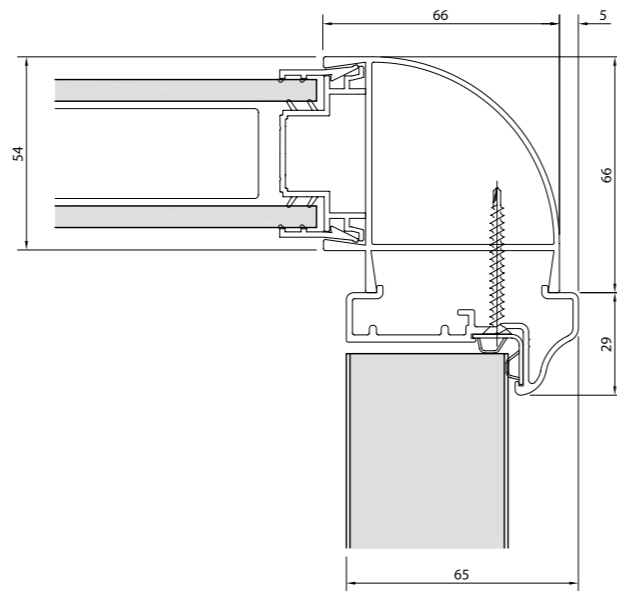

Mullion Detail (Switch Post and Blind Control) Double Glazed

Radiused 90° Corner Post Double Glazed - Doorframe