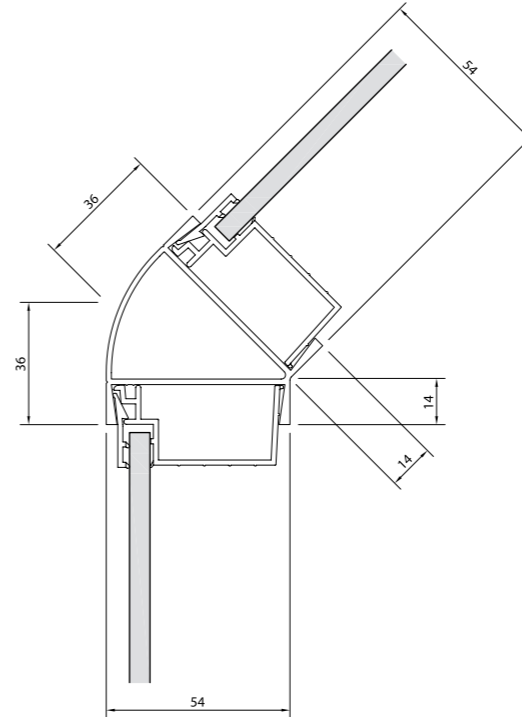

Partitioning Panels

Description	Size (mm)	Code
Europanel - Honeycomb panel	1981 x 1200 x 46	724966
	2400 x 1200 x 46	724967
	2700 x 1200 x 46	724968
	3000 x 1200 x 46	724969
Flax board	2400 x 1200 x 46	543878
	2700 x 1200 x 46	543922
	3000 x 1200 x 46	543840
Honeylam - Honeycomb panel faced both sides with white HPL	2400 x 1200 x 46	543889
	2700 x 1200 x 46	543932
	3000 x 1200 x 46	543849
Flaxlam - Flaxcore panel faced both sides with white HPL	2400 x 1200 x 46	543894
	2700 x 1200 x 46	543935
	3000 x 1200 x 46	543852

Excel Glazing Set Out Details

Excel Doorframe Set Out Details

Door Handing guide

Single Doors

Double Doors

Square 90° Corner Post Double Glazed - Door Frame

Transom Detail Solid - Single Offset Glazed

Radiused 135° Corner Post Single Offset Glazed - Single Offset Glazed