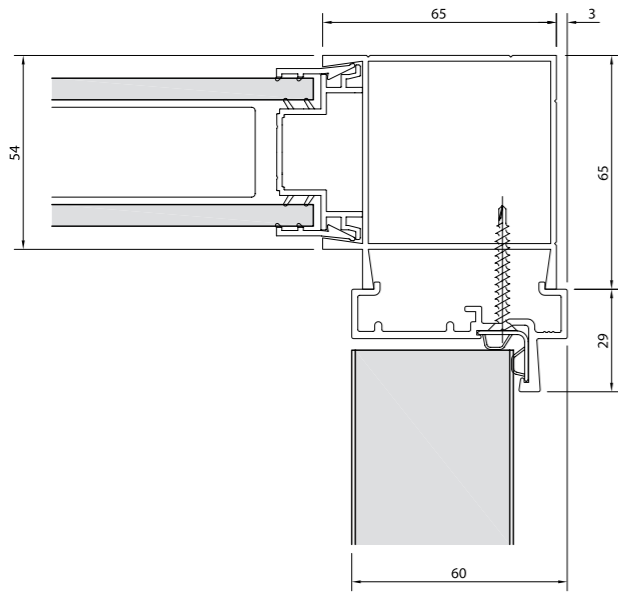

Partitioning Panels

Description	Size (mm)	Code
Europanel - Honeycomb panel	1981 x 1200 x 46	724966
	2400 x 1200 x 46	724967
	2700 x 1200 x 46	724968
	3000 x 1200 x 46	724969
Flax board	2400 x 1200 x 46	543878
	2700 x 1200 x 46	543922
	3000 x 1200 x 46	543840
Honeylam - Honeycomb panel faced both sides with white HPL	2400 x 1200 x 46	543889
	2700 x 1200 x 46	543932
	3000 x 1200 x 46	543849
Flaxlam - Flaxcore panel faced both sides with white HPL	2400 x 1200 x 46	543894
	2700 x 1200 x 46	543935
	3000 x 1200 x 46	543852

Excel Glazing Set Out Details

Excel Doorframe Set Out Details

Door Handing guide

Single Doors

Double Doors

Square 90° Corner Post Double Glazed - Door Frame

Transom Detail Solid - Single Offset Glazed

Radiused 135° Corner Post Single Offset Glazed - Single Offset Glazed