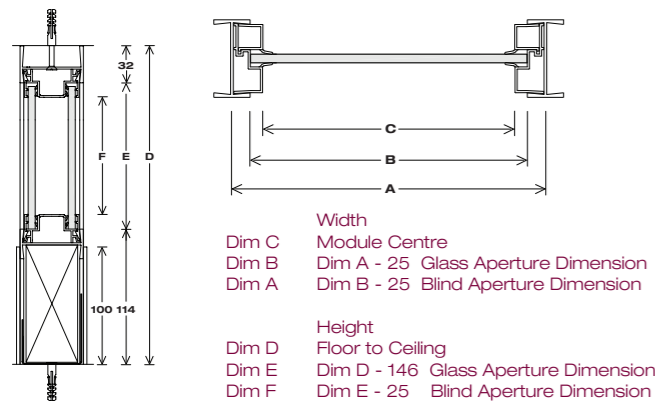

Square 90° Corner Post Double Glazed - Door Frame

Door Frame Packs

Description	Profile	Satin Anodised	Fast Track Grey	Fast Track White	Standard Colour
Round universal door frame 838mm door		545808	543659	544301	544703
Round universal door frame 826mm door		663269	663270	663271	663272
Round handed door frame 926mm door		663273	663274	663275	663276
Round door frame up to 2400mm		545929	543653	544296	545714
Round door frame upto 2900mm		546047	543637	544284	546819
Round double door frame		545866	543657	544297	545166
Round double door frame up to 2400mm		545988	543644	544290	546237
Round double door frame up to 2900mm		546085	543630	544280	547484
Square universal door frame 838mm door		545266	~	~	544707
Square universal door frame 826mm door		663261	~	~	663264
Square handed door frame 926mm door		663265	~	~	663268
Square door frame up to 2400mm		545365	~	~	545717
Square door frame up to 2900mm		545493	~	~	546822
Square double door frame		545313	~	~	545170
Square double door frame up to 2400mm		545429	~	~	546248
Square double door frame up to 2900mm		545550	~	~	547493

Door Frame Components

Description	Profile	Satin Anodised	Fast Track Grey	Fast Track White	Standard Colour
Lockbox		545661	543677	544308	552576
Fixing screws (30) No.8 x 38mm (per pack)		626801	~	~	626802
Extra hinge milling (including hinge)		545761			
R103 hinge		545591			

Excel Glazing Set Out Details

Excel Doorframe Set Out Details