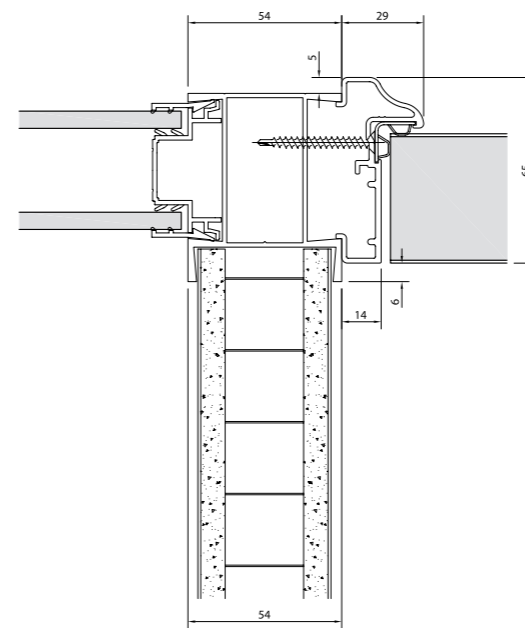

Excel Glazing Set Out Details

Excel Doorframe Set Out Details

Door Handing guide

Single Doors

Double Doors

Square 90° Corner Post Double Glazed - Door Frame

Transom Detail Solid - Single Offset Glazed

Radiused 135° Corner Post Single Offset Glazed - Single Offset Glazed

Wall Abutment (Breakdown Post) Solid

Mullion Detail (Switch Post and Blind Control) Double Glazed

Radiused 90° Corner Post Double Glazed - Doorframe

3 Way Post Double Glazed - Door Frame - Solid

Free End Detail