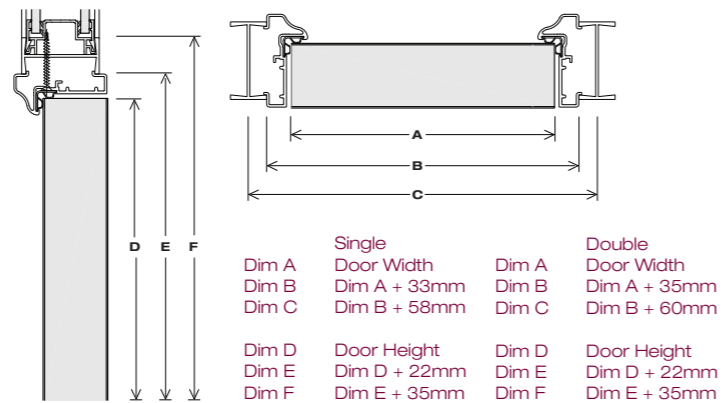

Transom Detail Solid - Single Offset Glazed

Door Frame Packs

Description	Profile	Satin Anodised	Fast Track Grey	Fast Track White	Standard Colour
Round universal door frame 838mm door		545808	543659	544301	544703
Round universal door frame 826mm door		663269	663270	663271	663272
Round handed door frame 926mm door		663273	663274	663275	663276
Round door frame up to 2400mm		545929	543653	544296	545714
Round door frame upto 2900mm		546047	543637	544284	546819
Round double door frame		545866	543657	544297	545166
Round double door frame up to 2400mm		545988	543644	544290	546237
Round double door frame up to 2900mm		546085	543630	544280	547484
Square universal door frame 838mm door		545266	~	~	544707
Square universal door frame 826mm door		663261	~	~	663264
Square handed door frame 926mm door		663265	~	~	663268
Square door frame up to 2400mm		545365	~	~	545717
Square door frame up to 2900mm		545493	~	~	546822
Square double door frame		545313	~	~	545170
Square double door frame up to 2400mm		545429	~	~	546248
Square double door frame up to 2900mm		545550	~	~	547493

Door Frame Components

Description	Profile	Satin Anodised	Fast Track Grey	Fast Track White	Standard Colour
Lockbox		545661	543677	544308	552576
Fixing screws (30) No.8 x 38mm (per pack)		626801	~	~	626802
Extra hinge milling (including hinge)		545761			
R103 hinge		545591			

Excel Glazing Set Out Details

Excel Doorframe Set Out Details