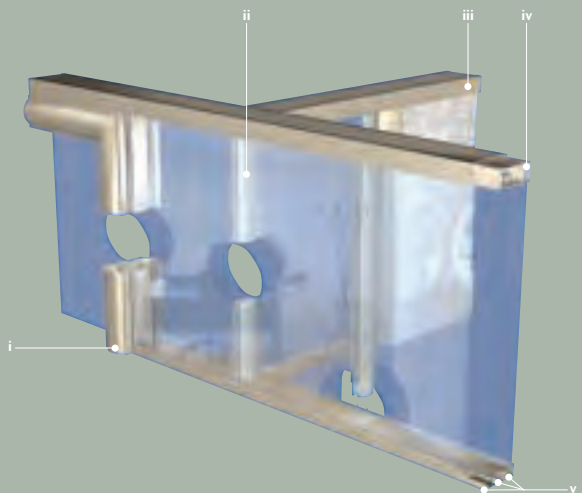

Double Glazed Polar

- i Halo door frame
- ii Ghost post
- iii Komfire 75 head channel
- iv Polar head channel
- v Three-part base channel