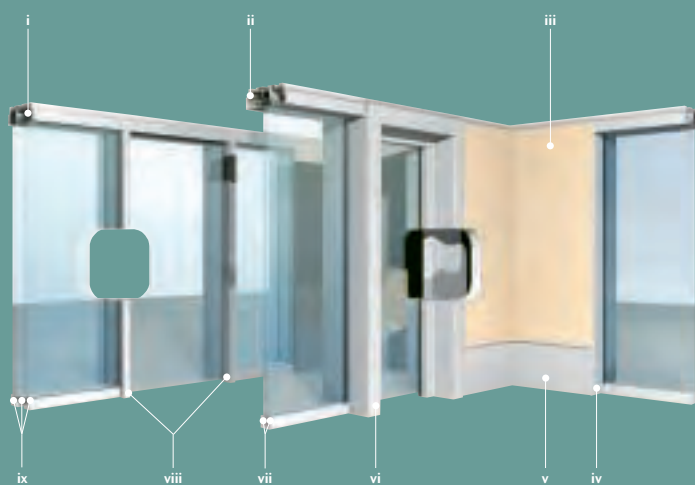

## Single Glazed

Single Glazed Polar is designed with the minimum of components, thus facilitating speed of erection without compromising strength and rigidity. It is a silicone jointed yet virtually frameless system with no vertical posts between modules, corners or three-way junctions.

Depending on the requirement, Polar has two different styles of head detail. The first fully integrates into the ceiling with the effect that the glass just disappears above the tiles. Alternatively, the micro head channel is seen on the underside of the ceiling.

Polar 100 has the facility to integrate an architrave light switch in the door frame.

Polar 100 solid panels combine  
with Double Glazed Polar

A combination of glazed and solid  
Polar 100 panels creates this room  
dividing screen

Polar 100 office showing the ease of integration of the various solid, glazed and door frame elements

**Polar 100**

- i Recessed double glazed head channel
- ii Recessed single glazed head channel
- iii Plasterboard
- iv Single glazed to solid reveal upright
- v 100mm skirting
- vi Door frame
- vii Two-part single glazed base channel
- viii Double glazed slim frame (for pivoted doors)
- ix Three-part double glazed base channel