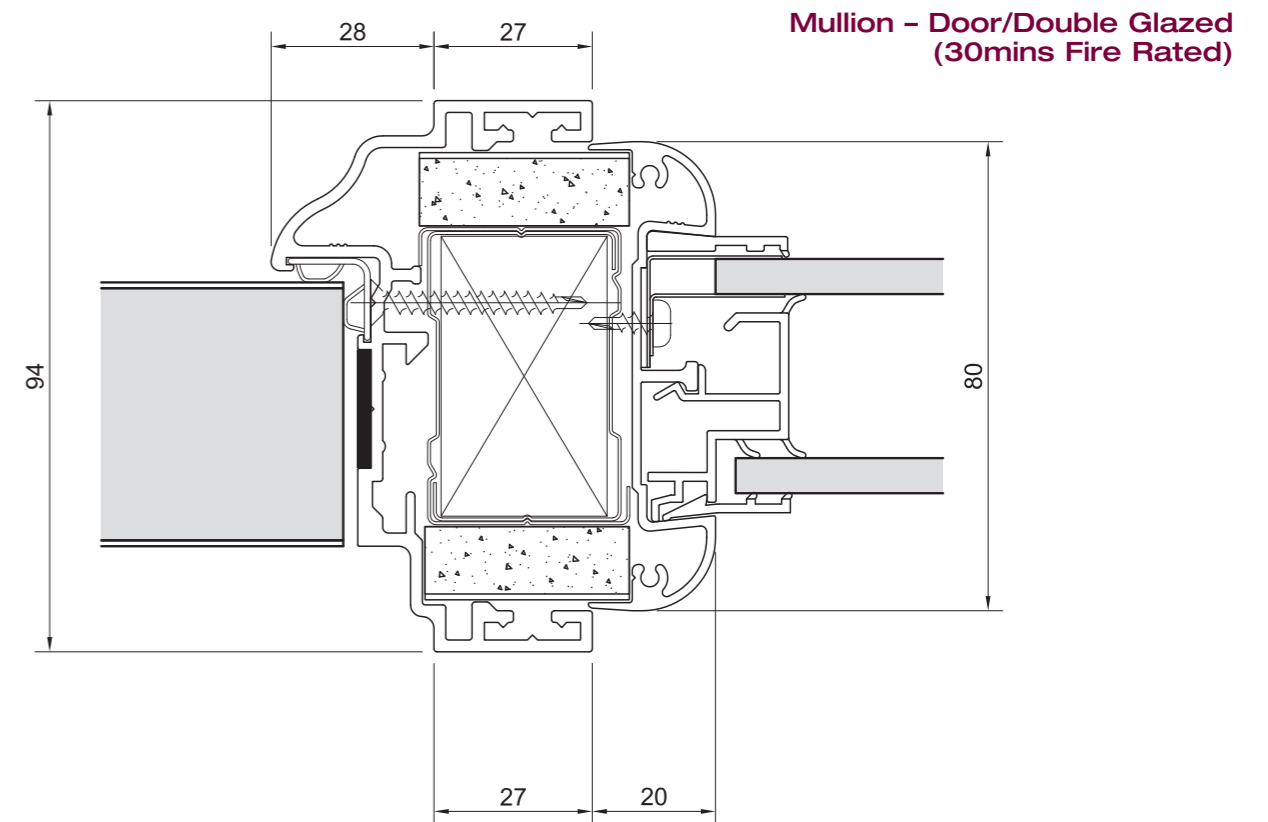

Prima 100
Fully Double Glazed