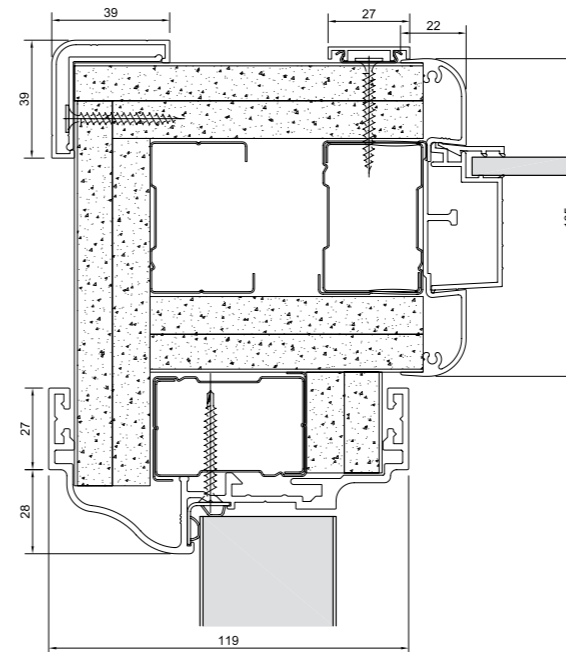

90° Corner - Double Glazed/Doorframe