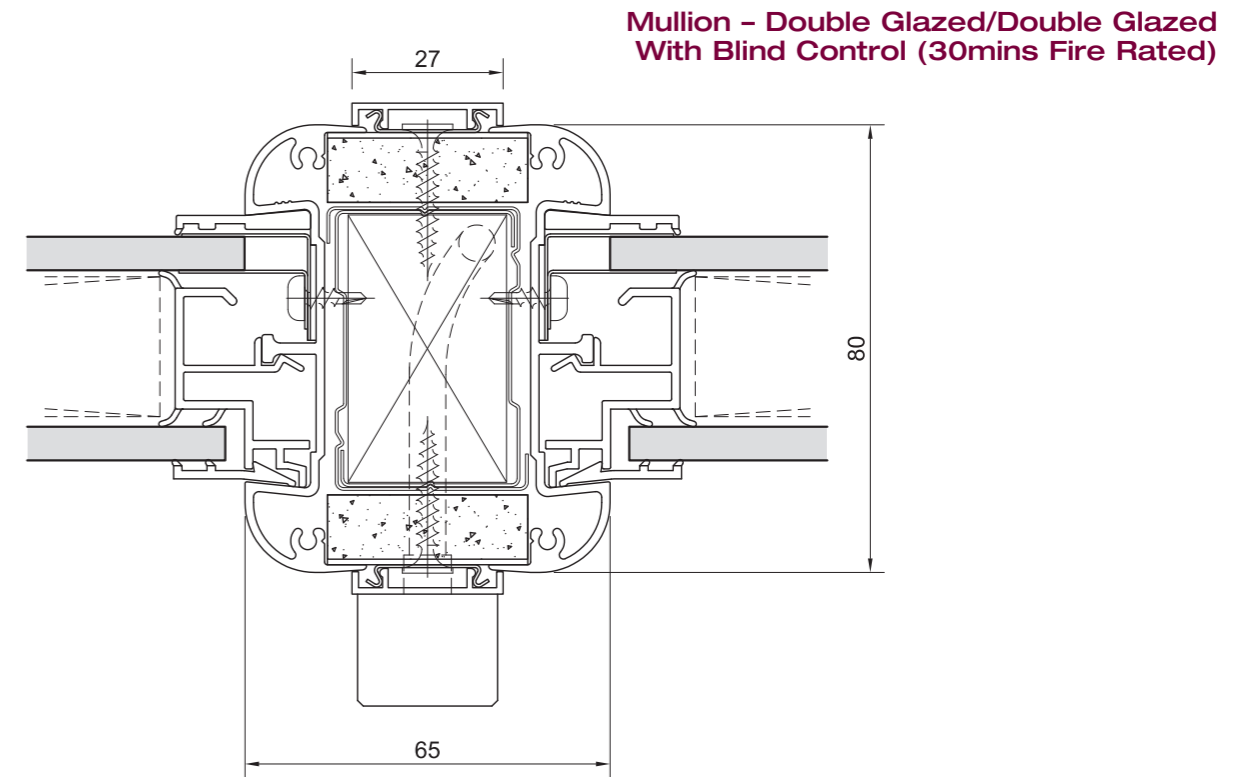

Components (continued)

Description	Profile	Stock Length (mm)	Satin Anodised	Fast Track Grey	Fast Track White	Standard Colour
Clip section for 90° corner		2700	547074	~	~	~
Clip section for 90° corner		3000	547082	~	~	~
Clip section for 90° corner		3600	547090	~	~	~
Aluminium angle 25mm x 25mm		3048	547174	~	~	546335
Aluminium angle 25mm x 25mm		3658	547191	~	~	752108
Aluminium angle 32mm x 32mm		3048	547210	547180	548127	546611
Aluminium angle 32mm x 32mm		3658	547217	547843	548641	546659
Aluminium angle 50mm x 50mm		3048	547273	~	~	752109
Aluminium angle 50mm x 50mm		3658	547277	~	~	752110
Head channel splice plate 90°			546398	~	~	~
Head channel splice plate 135°			546407	~	~	~
Head channel splice plate straight			546395	~	~	~
Touch up paint tin (125ml)			~	547261	545212	545261
Touch up paint spray (400ml)			~	544541	548196	544564
MDF spacer block		1200	548092	~	~	~