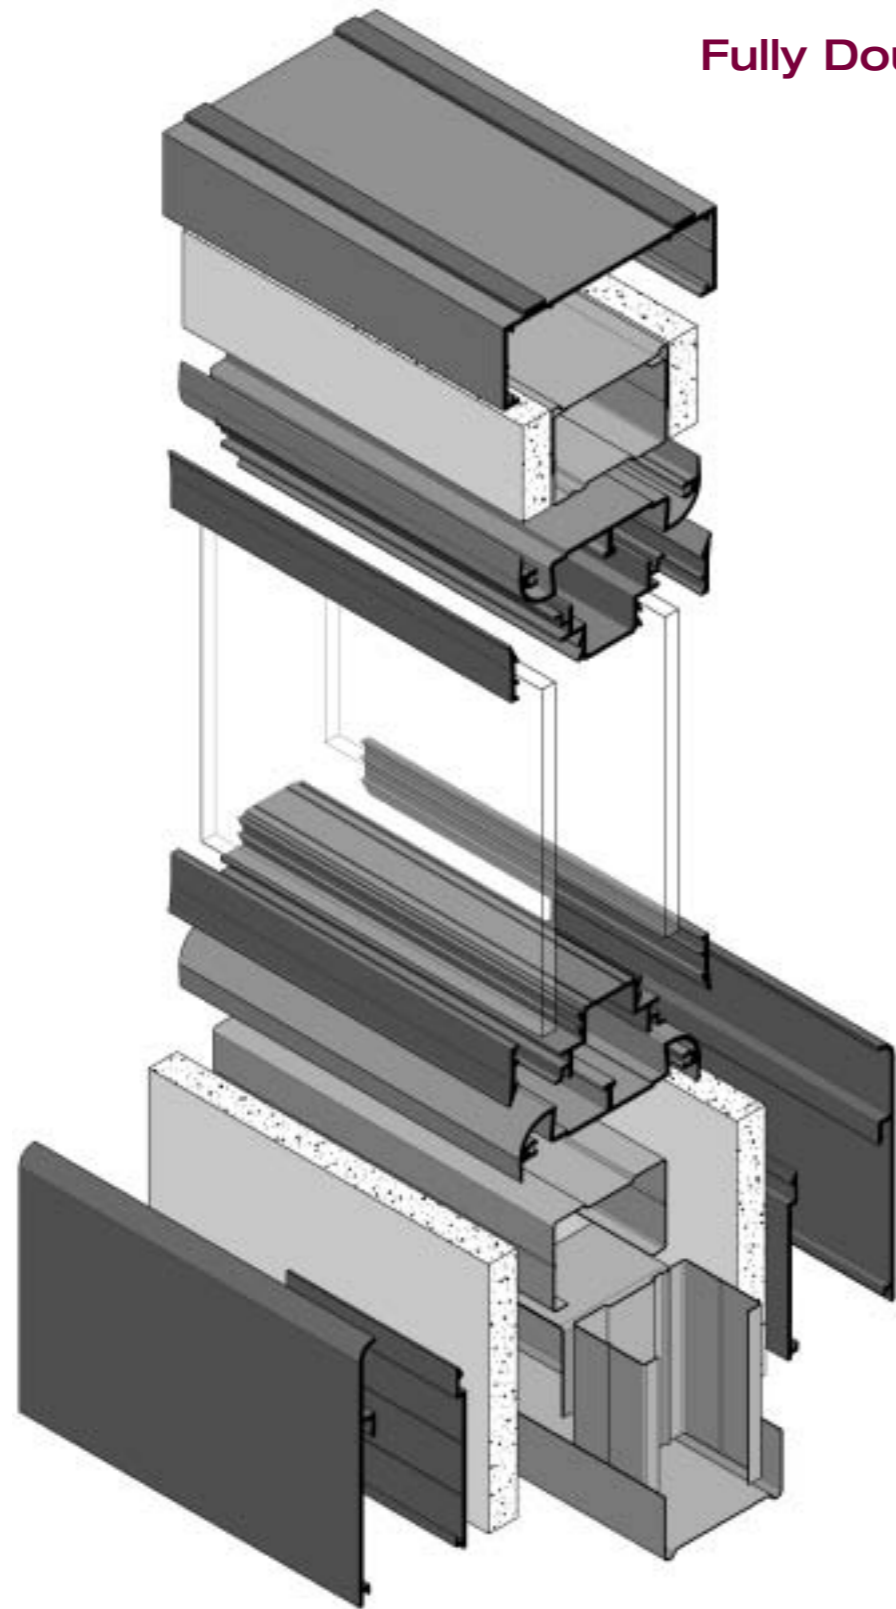

**Prima 75  
Fully Double Glazed**

**Components**

Description	Profile	Stock Length (mm)	Satin Anodised	Fast Track Grey	Fast Track White	Standard Colour
75mm Head channel		3048	546339	547953	543332	544602
75mm Head channel		3658	546332	547268	548194	544565
Head / wall abutment trim alternative to head channel use with 535411		3658	546656	547227	548169	547971
90° Corner post		3048	546447	547260	548183	545545
90° Corner post		3658	546456	547937	543319	545585
135° Corner post		3048	546509	547248	548180	546083
135° Corner post		3658	546515	547933	548706	546128
75mm RADIUS stop end		3048	552623	~	~	552624
<b>Description</b>		<b>Stock Length (mm)</b>	<b>Code</b>			
50mm Galvanised steel stud		2400	535278			
50mm Galvanised steel stud		2700	535279			
50mm Galvanised steel stud		3000	535280			
50mm Galvanised steel stud		3600	535281			
50mm Steel transom		838	325179			
50mm Steel transom		1200	325161			
50mm Steel transom bracket			325146			
52mm Galvanised steel track		3000	535312			
Softwood stud infill 43 x 28mm		2700	548021			
35mm Plasterboard fillet		1200	548367			
Galvanised fixing channel		2400	535330			
135° Steel corner liner		3000	546864			