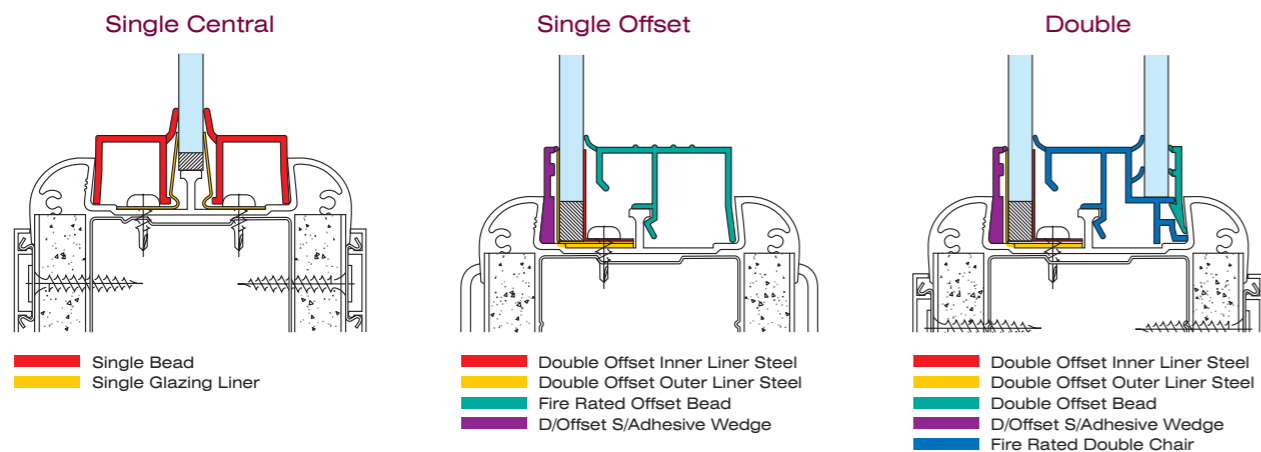

Glazing Components (continued)

Description	Profile	Stock Length (mm)	Black	Grey	White
PVC Single centre glazing chair		3600	548107	548288	545345
PVC Single centre glazing bead		3600	548152	548348	545299
PVC Single offset glazing chair		3600	547482	547549	547593
PVC Double glazing chair		3600	545104	545150	545746
PVC Double/offset glazing bead		3600	545127	545169	545699
Fire Rated					
PVC Fire rated offset chair		3600	543467	543491	543509
PVC Fire rated double chair		3600	543379	543393	543424
PVC Fire rated double/offset glazing wedge bead		3600	548650	548681	543320
Double/offset glazing fire rated steel outer liner		1156	548339	~	~
Double/offset glazing fire rated steel outer liner		1156	548360	~	~
Single glazing fire rated liner		1138	544758	~	~
Single glazing fire rated liner		2700	544768	~	~

Description	Stock Length (mm)	Satin Anodised	Fast Track Grey	Fast Track White	Standard Colour
Glazing packers 6 x 4.5mm	100	552577	~	~	~
Flexible blind control cable c/w knob		547609	546963	547945	546596

Method of Fire Rating

Components

Description	Profile	Stock Length (mm)	Satin Anodised	Fast Track Grey	Fast Track White	Standard Colour
Aluminium cover trim		2400	546602	~	~	547224
Aluminium cover trim		2700	546606	547233	548170	547283
Aluminium cover trim		3000	546614	547904	548694	547336
Aluminium cover trim		3600	546618	548446	543801	547401
PVC Cover trim		3000	~	546646	546632	~
PVC Cover trim		3600	~	546652	546640	~
Galvanised steel back fix		2700	~	~	535411	~
Flush omega cover trim		2625	~	545558	546320	546022
Flush omega cover trim		2925	~	546091	546916	546526
Flush omega cover trim		3525	~	~	~	546031

Description	Profile	Stock Length (mm)	Code
Omega infill - grey BS 00 A 05		3000	545095
Omega infill - white RAL 9010		3000	545842
Omega infill - grey RAL 7011		3000	545054
Omega infill - cream RAL 1013		3000	545888
Omega infill - black RAL 9011		3000	544827

Description	Profile	Stock Length (mm)	Satin Anodised	Fast Track Grey	Fast Track White	Standard Colour
135° External corner cover trim		2700	546704	~	~	548496
135° External corner cover trim		3000	546717	547895	548676	548543
135° External corner cover trim		3600	546718	~	~	548600
135° Internal corner cover trim		2700	546790	~	~	543619
135° Internal corner cover trim		3000	546795	547885	548670	543674
135° Internal corner cover trim		3600	546811	~	~	543723
90° Clip on corner trim		2700	546998	547206	548144	545032
90° Clip on corner trim		3000	547007	547867	548661	545069
90° Clip on corner trim		3600	547019	548406	543769	545114
90° Rounded clip on corner trim		2700	547050	544984	545700	545305
90° Rounded clip on corner trim		3000	547052	545461	546221	545356
90° Rounded clip on corner trim		3600	547065	546017	546786	545415