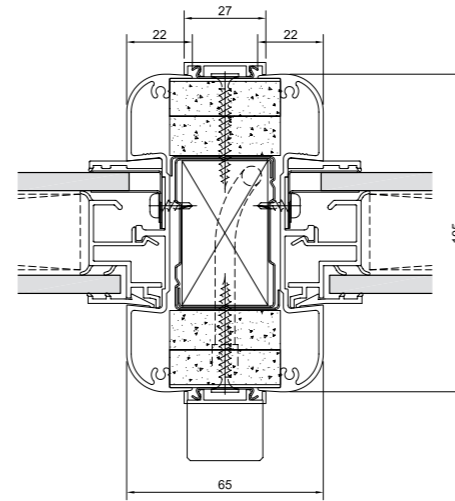

Base Detail - Single Offset Glazed (30FR)
(PVC Skirting, Concealed Fixing - Clip on)

Mullion - Door/Double Glazed
(30 mins Fire Rated)

Mullion - Door/Double Glazed
(30 mins Fire Rated)