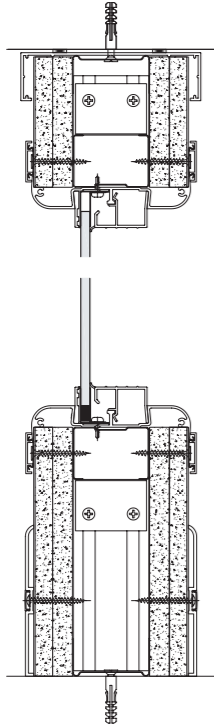

Base Detail - Double Glazed (30FR)
(Ali Skirting, Concealed Fixing - Clip on)

Vertical Section - Mid Glazed
Single Offset Glazed (30 mins Fire Rated)