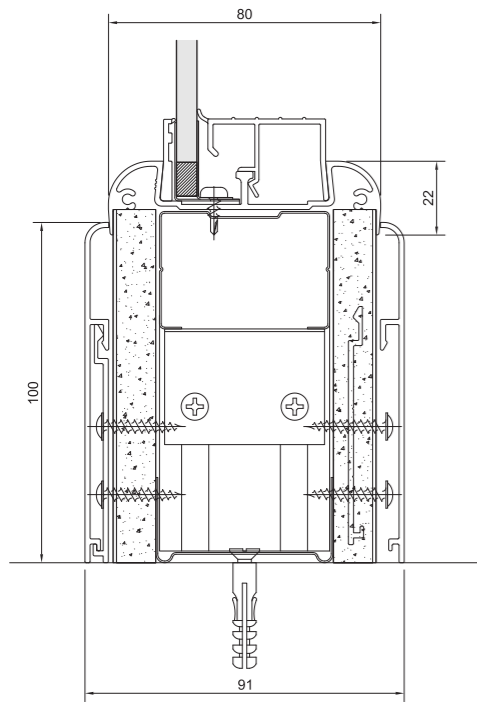

Base Detail - Single Offset Glazed (30FR)
(Ali Skirting, Concealed Fixing - Clip On)