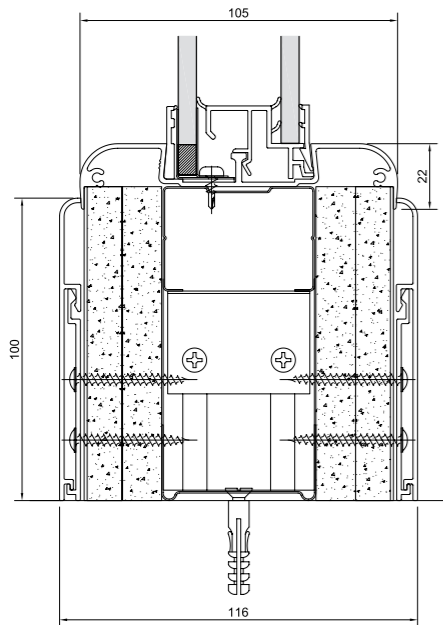

Base Detail - Single Offset Glazed (30FR)
(PVC Skirting, Concealed Fixing - Clip on)

Mullion - Door/Double Glazed
(30 mins Fire Rated)

Mullion - Door/Double Glazed
(30 mins Fire Rated)