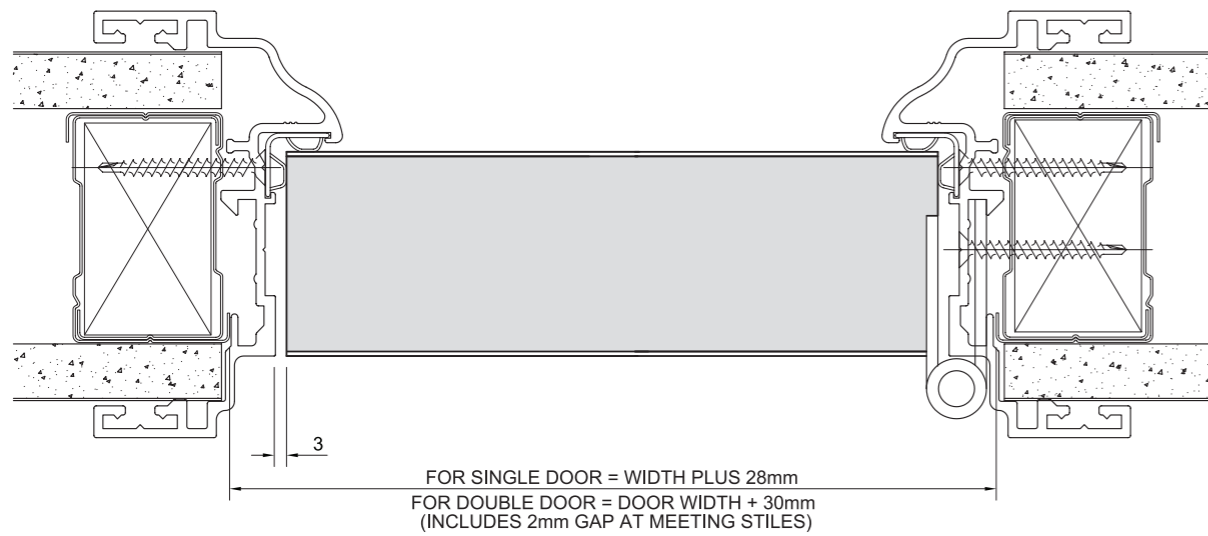

Door Set-out Details

Pre-Mitred Glazing Frames

Description	Profile	Nominal Size (mm)	Satin Anodised	Fast Track Grey	Fast Track White	Standard Colour	
75mm Wrap round section		1200 x 800	544647	543771	544396	548686	
75mm Wrap round section		1200 x 1000	752111	752112	752113	752114	
75mm Wrap round section		1200 x 1200	544658	544692	545377	543403	
75mm Wrap round section		2000 x 300	544672	545707	546476	543497	
75mm Wrap round section		2000 x 1200	663248	663249	663250	663251	
75mm Wrap round section		2400 x 1200	752115	752116	752117	752118	
75mm Wrap round section		2700 x 1200	752119	752120	752121	752122	
75mm Wrap round section		3000 x 1200	752123	752124	752125	752126	
75mm Profile radius section			1200 x 800	544643	552605	552606	552607
75mm Profile radius section	1200 x 1200		544654	552608	552609	552610	
75mm Profile radius section	2000 x 300		544667	552611	545930	552612	
75mm Profile square section		1200 x 800	543729	552583	552584	552585	
75mm Profile square section		1200 x 1200	543735	552586	552587	552588	
75mm Profile square section		2000 x 300	543751	552589	552590	552591	

Pre-mitred glazing frame packs do not include PVC glazing sections or steel liners. Packs contain pre-mitred and drilled aluminium glazing sections with screws for on-site assembly. Any size pre-mitred frame can be manufactured to order in any of the above sections.