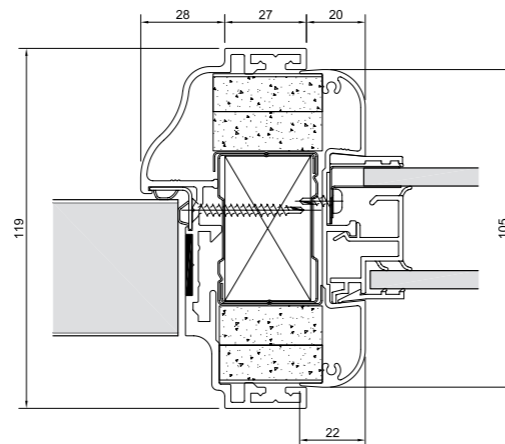

Mullion - Door/Double Glazed
(30 mins Fire Rated)