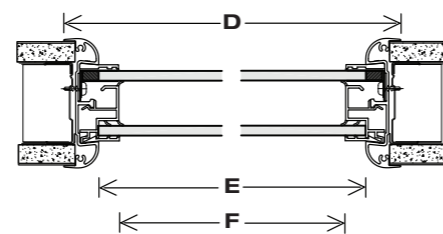

135° Corner - Double Glazed /
135° Corner Post / Doorframe

ELEVATION TYPE	A	B (NON FIRE RATED)	B' (1/2 HOUR FIRE RATED)	C - BLIND REVEAL
1 SOLID / GLASS / SOLID	WITH TRIM (AS SHOWN) A = (DOOR HEIGHT + 23mm) - DADO HEIGHT WITHOUT TRIM: A = (DOOR HEIGHT + 48mm) - DADO HEIGHT	B = A - 47	B' = A - 33	C = A - 68
2 SOLID / GLASS	A = FLOOR TO CEILING HEIGHT - (DADO + 28mm)			
3 FULL HEIGHT GLAZED	A = FLOOR TO CEILING HEIGHT - (DADO + 128mm)			

HORIZONTAL DIMENSION DETAILS

	D	E (NON FIRE RATED)	E' (1/2 HOUR FIRE RATED)	F - BLIND REVEAL
1	D = MODULE CENTRES - 22mm	E = D - 47	E' = D - 46	F = D - 68