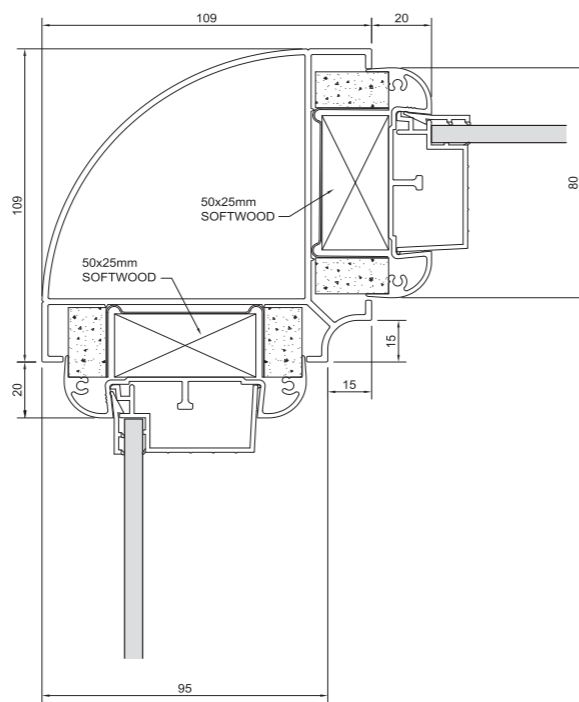

90° Corner - Single Offset Glazing /
90° Corner Post / Single Offset Glazing