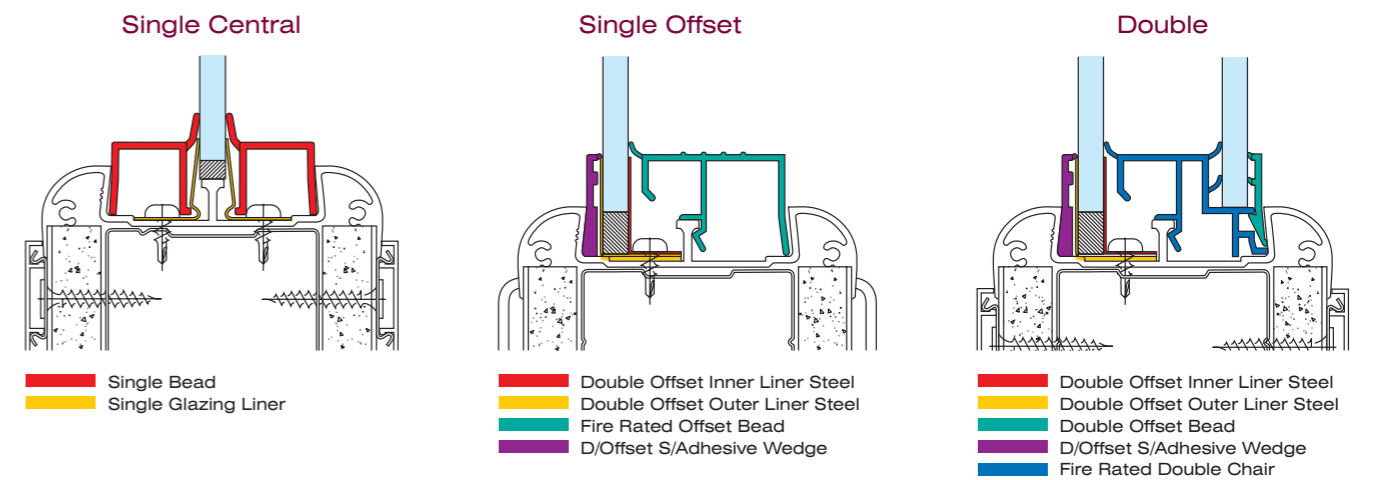

Mullion - Double Glazed/Double Glazed
With Blind Control (30 mins Fire Rated)

Transom - Solid/Double Glazed
(30 mins Fire Rated)

Glazing Components (continued)

Description	Profile	Stock Length (mm)	Black	Grey	White
PVC Single centre glazing chair		3600	548107	548288	545345
PVC Single centre glazing bead		3600	548152	548348	545299
PVC Single offset glazing chair		3600	547482	547549	547593
PVC Double glazing chair		3600	545104	545150	545746
PVC Double/offset glazing bead		3600	545127	545169	545699
Fire Rated					
PVC Fire rated offset chair		3600	543467	543491	543509
PVC Fire rated double chair		3600	543379	543393	543424
PVC Fire rated double/offset glazing bead		3600	548650	548681	543320
Double/offset glazing fire rated steel outer liner		1156	548339	~	~
Double/offset glazing fire rated steel outer liner		1156	548360	~	~
Single glazing fire rated liner		1138	544758	~	~
Single glazing fire rated liner		2700	544768		

For glazing set out details see page 32

Method of Fire Rating