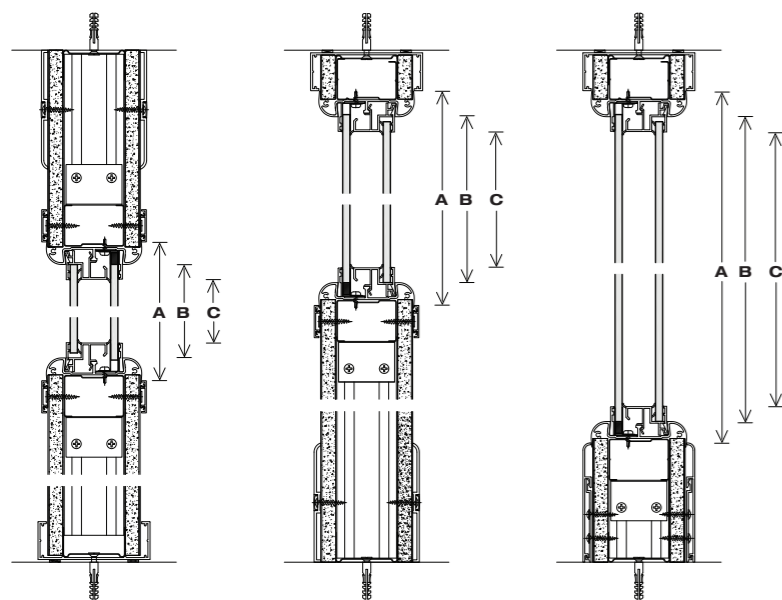

Base Detail - Double Glazed (30FR)
(Ali Skirting, Concealed Fixing)

Prima Glazing Set Out Details

VERTICAL DIMENSION DETAILS

ELEVATION TYPE	A	B (NON FIRE RATED)	B' (1/2 HOUR FIRE RATED)	C - BLIND REVEAL
1 SOLID / GLASS / SOLID	WITH TRIM (AS SHOWN) A = (DOOR HEIGHT + 23mm) - DADO HEIGHT WITHOUT TRIM: A = (DOOR HEIGHT + 48mm) - DADO HEIGHT	B = A - 47	B' = A - 33	C = A - 68
2 SOLID / GLASS	A = FLOOR TO CEILING HEIGHT - (DADO + 28mm)			
3 FULL HEIGHT GLAZED	A = FLOOR TO CEILING HEIGHT - (DADO + 128mm)			

	D	E (NON FIRE RATED)	E' (1/2 HOUR FIRE RATED)	F - BLIND REVEAL
1	D = MODULE CENTRES - 22mm	E = D - 47	E' = D - 46	F = D - 68