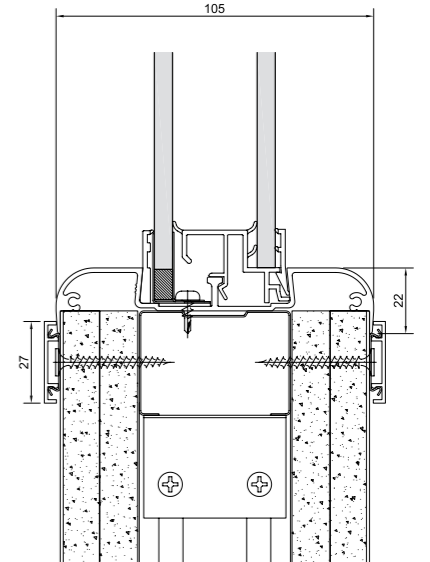

Base Detail - Single Offset Glazed (30FR)
(PVC Skirting, Concealed Fixing - Clip on)

Mullion - Door/Double Glazed
(30 mins Fire Rated)

Mullion - Door/Double Glazed
(30 mins Fire Rated)